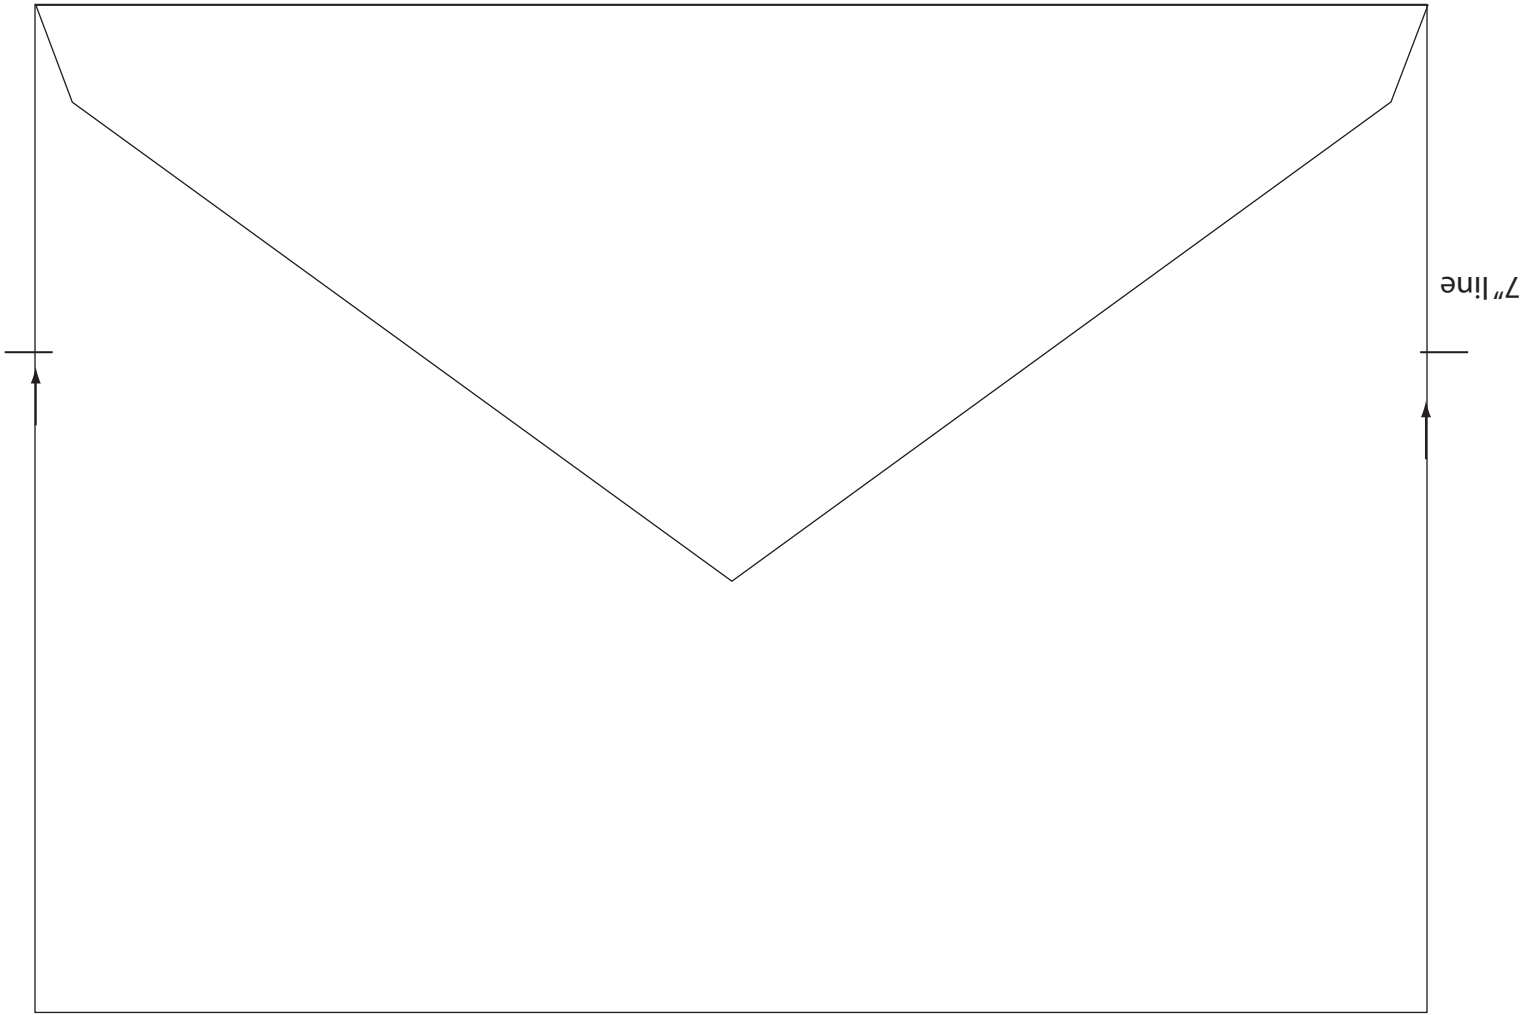

Description/Item #:  
Retailer Name:  
Client Name:

Qty:  
Size: A7, 5.25" x 7.25"  
Stock:  
Ink Color(s):

Liner:  
Notes:

Standard Ink Colors

 200u	 277u	 427u	 7499u
 207u	 300u	 428u	 4685u
 1895u	 332u	 black	 465u
 rh red	 281u	 yellow	 4635u
 263u	 7464u	 021u	 876u
 2573u	 347u	 371u	 871u
 249u	 357u	 397u	

- Open this pdf in Illustrator
- Fill out all details in the top header
- Place your design in the template
- Convert ALL text to outlines
- Use PANTONE for all ink colors