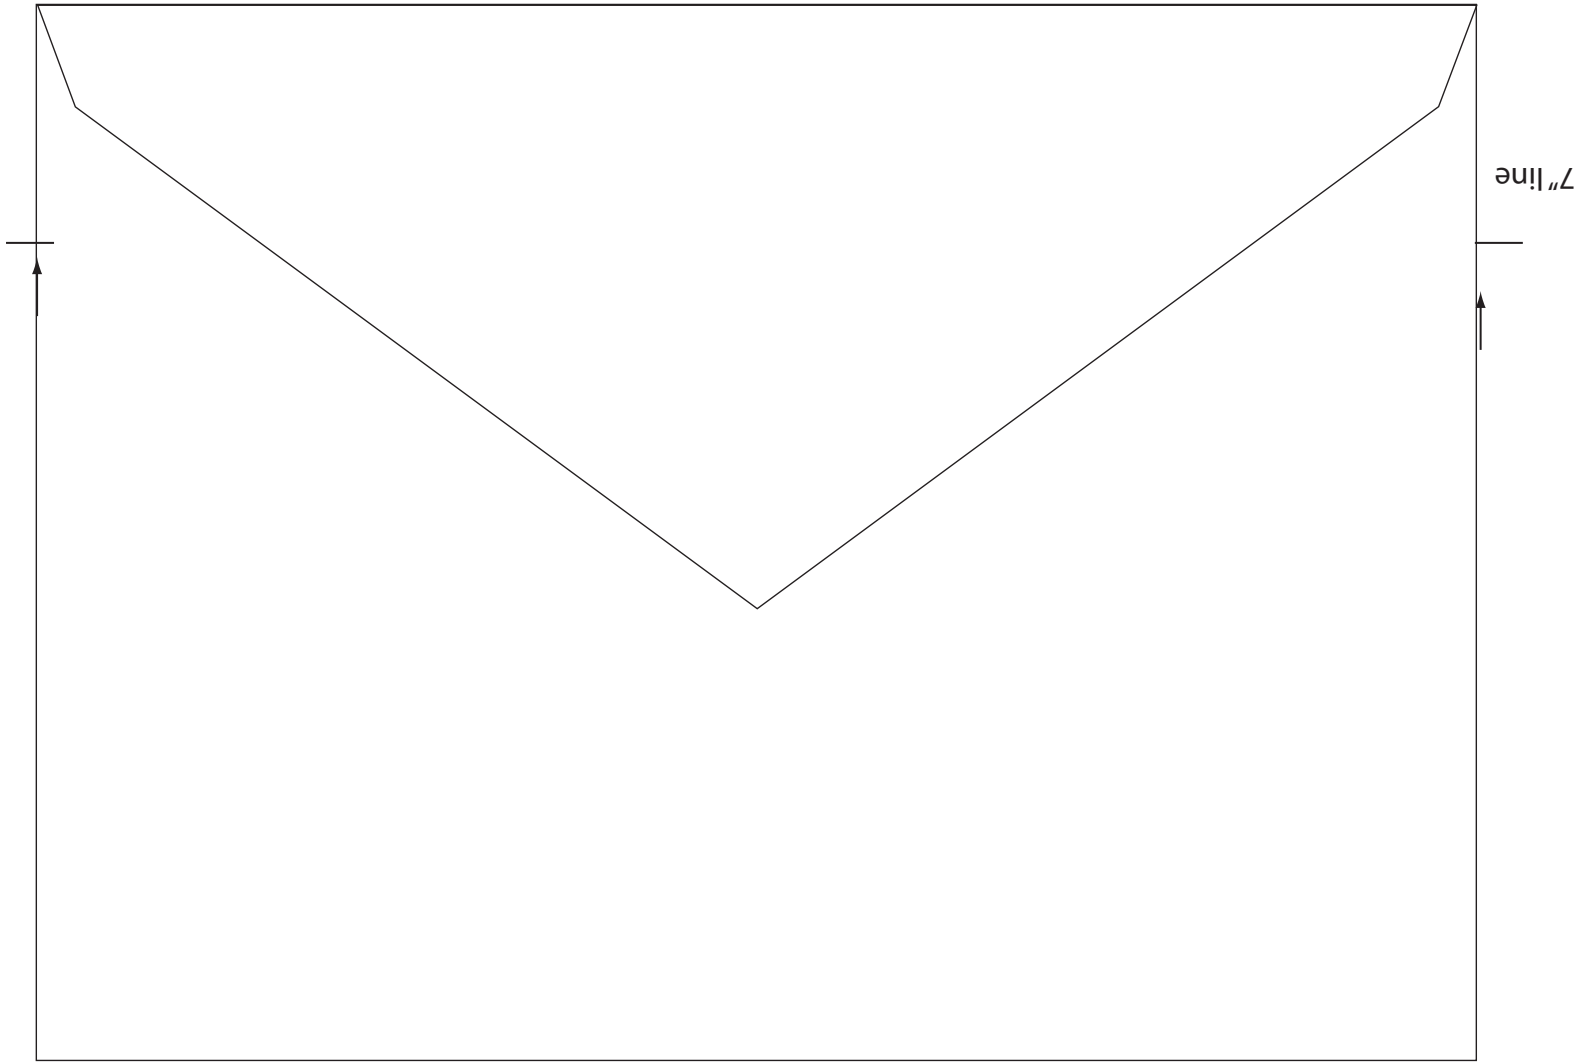

Description/Item #:
Retailer Name:
Client Name:

Qty:
Size: A7, OUTER 5.5" x 7.5"
Stock:
Ink Color(s):

Liner:
Notes:

Standard Ink Colors

 200u	 277u	 427u	 7499u
 207u	 300u	 428u	 4685u
 1895u	 332u	 black	 465u
 rh red	 281u	 yellow	 4635u
 263u	 7464u	 021u	 876u
 2573u	 347u	 371u	 871u
 249u	 357u	 397u	

- Open this pdf in Illustrator
- Fill out all details in the top header
- Place your design in the template
- Convert ALL text to outlines
- Use PANTONE for all ink colors